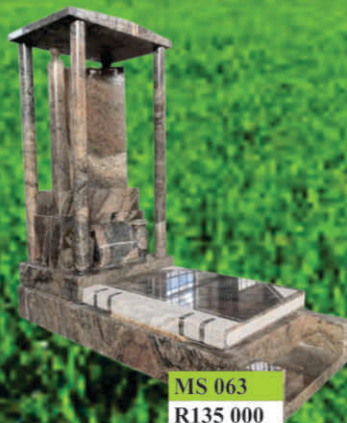

**MS 062**  
R225 000

**MS 059**  
R125 000

**MS 060**  
R118 000

**MS 061**  
R135 000

**MS 063**  
R135 000

**MS 064**  
R125 000

**MS 065**  
R275 000

E&OE

• CASH | LAYBUY 3 - 12 MONTHS INSTALLMENTS • PRICES EXCLUDES EXTRAS  
• WE DELIVER & INSTALL NATION WIDE • SPECIAL DESIGNS ARE ACCEPTED