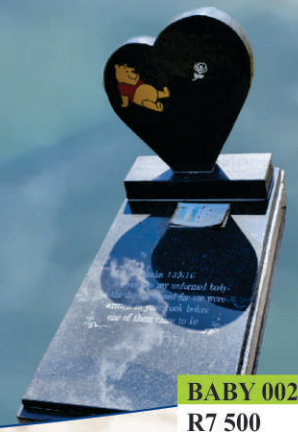

BABY 001
R7 900

BABY 002
R7 500

- CASH | LAYBUY 3 - 12 MONTHS INSTALLMENTS • PRICES EXCLUDES EXTRAS
- WE DELIVER & INSTALL NATION WIDE • SPECIAL DESIGNS ARE ACCEPTED